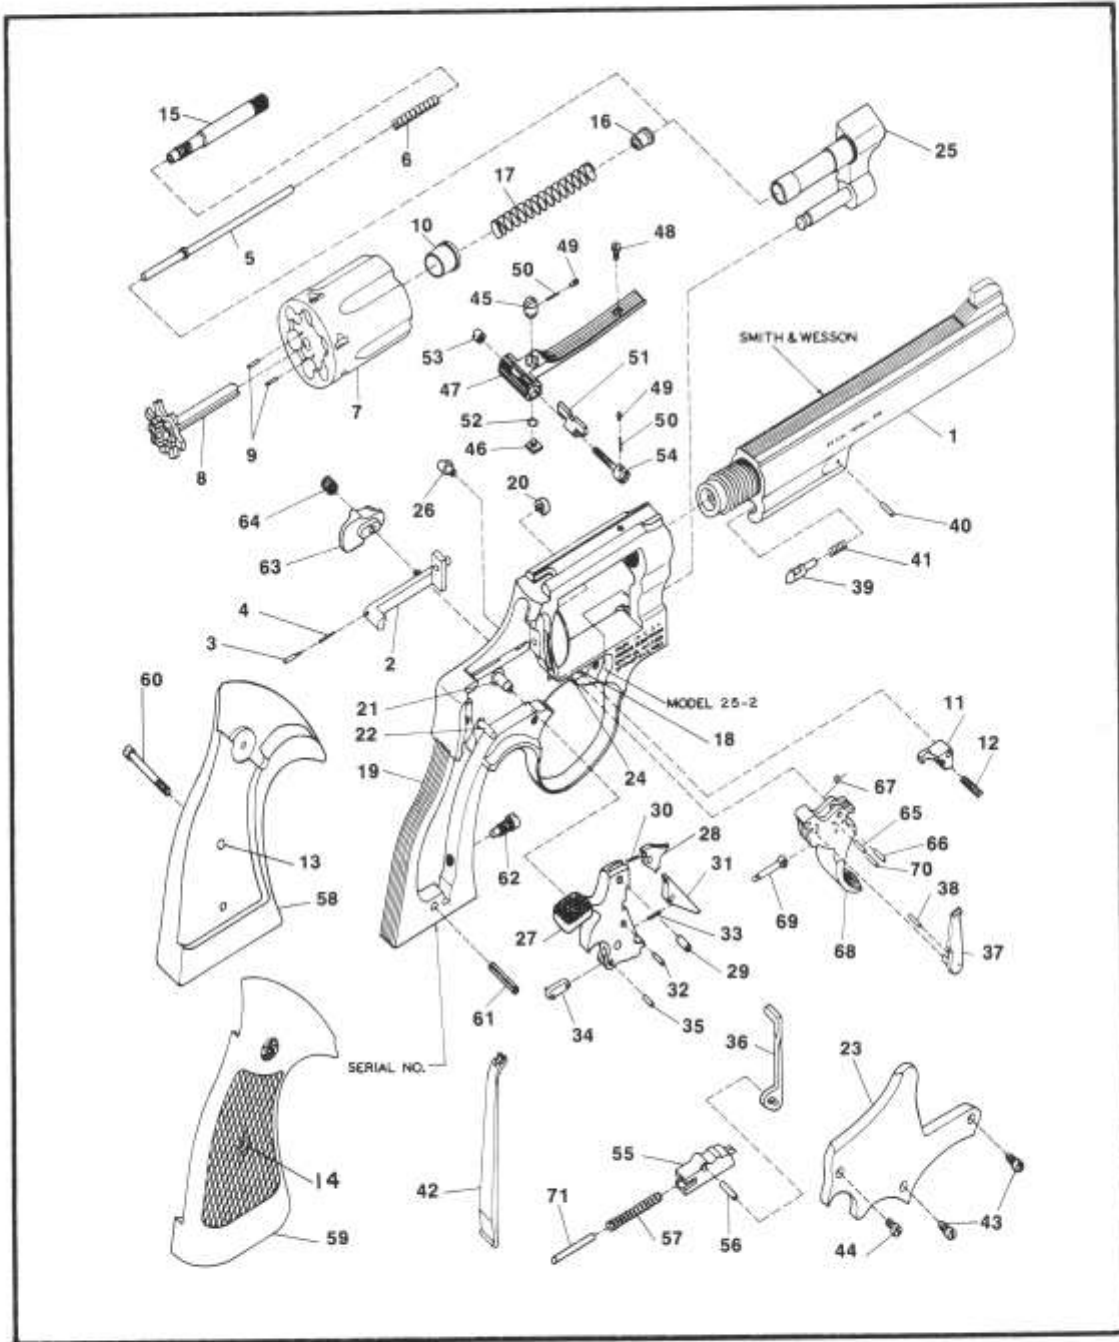

MODEL NO. 25-2

1955 .45 TARGET

N FRAME .45 CALIBER REVOLVER

EXPLODED VIEW DIAGRAM.

MODEL 25-2

MODEL NO. 25-5

.45 COLT REVOLVER

N FRAME .45 CALIBER REVOLVER

EXPLODED VIEW DIAGRAM.

MODEL 25-5