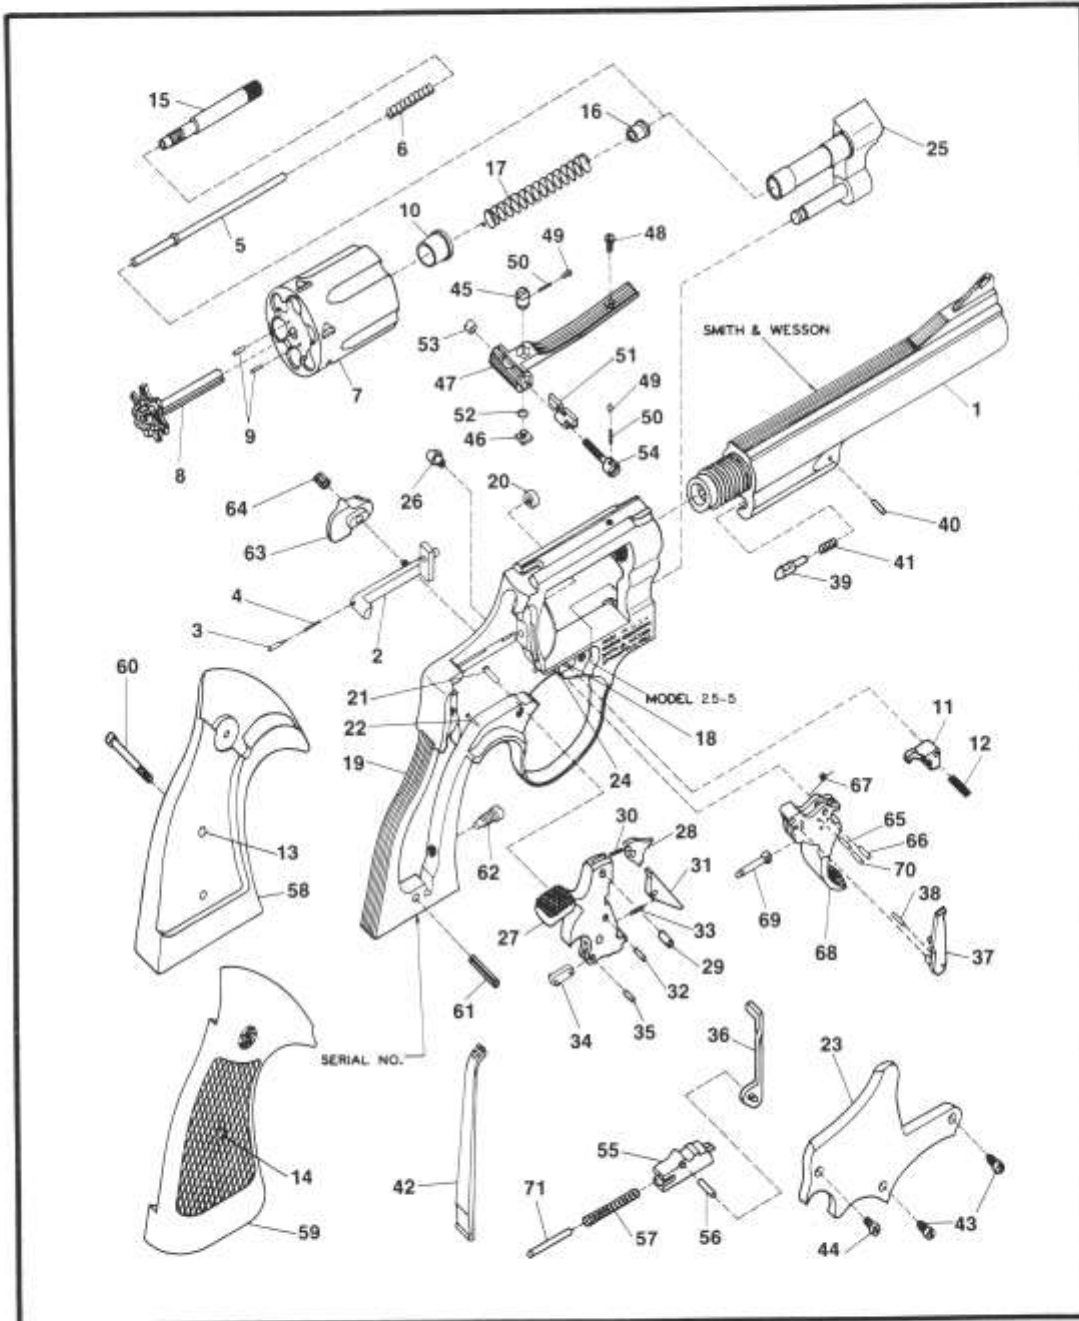

MODEL NO. 25-2

1955 .45 TARGET

N FRAME .45 CALIBER REVOLVER

EXPLODED VIEW DIAGRAM.

MODEL 25-2

MODEL NO. 25-5

.45 COLT REVOLVER

N FRAME .45 CALIBER REVOLVER

EXPLODED VIEW DIAGRAM.

MODEL 25-5