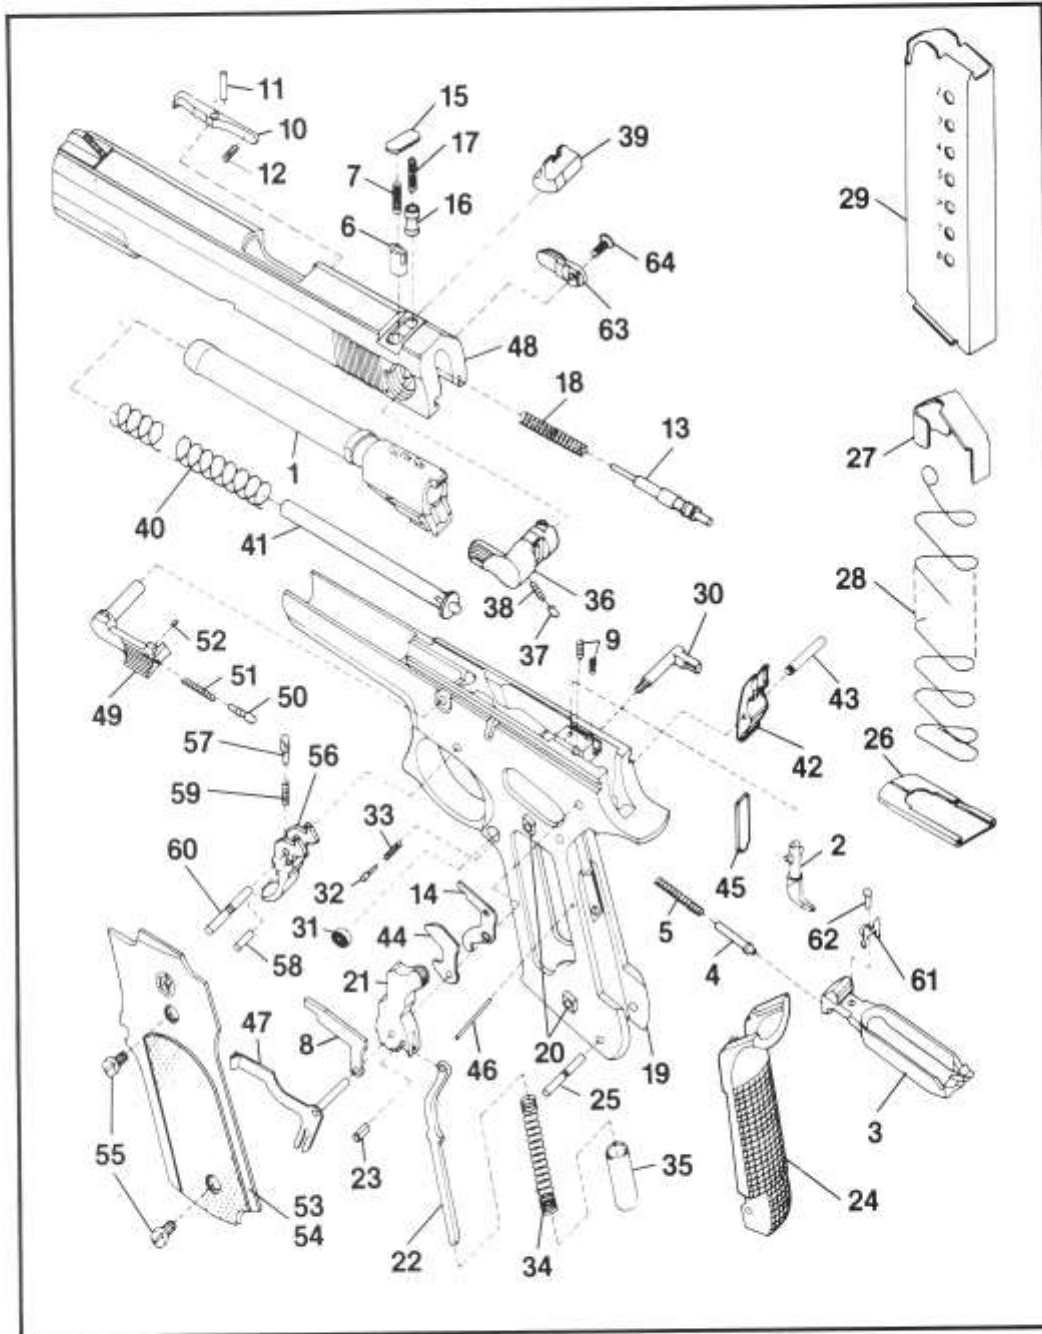

## .45 ACP STAINLESS DOUBLE ACTION SEMIAUTOMATIC PISTOL

EXPLODED VIEW DIAGRAM.

MODEL 645

**MODEL NO. 645**  
**.45 ACP STAINLESS DOUBLE ACTION SEMIAUTOMATIC PISTOL**  
**PARTS PRICE SCHEDULE**

<i>View #</i>	<i>Part Number</i>	<i>Part Description</i>	<i>View #</i>	<i>Part Number</i>	<i>Part Description</i>
1	067640000	Barrel .....	37	100310000	Manual Safety Plunger .....
2	101390000	Disconnecter (1) .....	38	063720000	Manual Safety Plunger Spring .....
3	067660000	Drawbar .....	39	101470000	Rear Sight Body Fixed .....
4	068060000	Drawbar Plunger .....	40	067820000	Recoil Spring .....
5	068070000	Drawbar Plunger Spring .....	41	103200000	Recoil Spring Guide Ass'y. ....
6	101420000	Ejector Depressor Plunger .....	—	103190000	Recoil Spring Guide, N.I. ....
7	068090000	Ejector Depressor Plunger Spring .....	—	103000000	Recoil Spring Guide Bushing, N.I. (1) ..
8	103710000	Ejector Magazine Depressor .....	—	068540000	Recoil Spring Guide Plunger, N.I. (1) ..
9	068110000	Ejector Spring .....	—	068550000	Recoil SPG Guide Plunger Spring N.I. (1) .....
10	101430000	Extractor .....	42	100920000	Sear .....
11	100050000	Extractor Pin .....	43	067850000	Sear Pin .....
12	102020000	Extractor Spring .....	44	104030000	Sear Release Lever .....
13	067670000	Firing Pin .....	45	104230000	Sear Spring .....
14	103010000	Firing Pin Safety Lever .....	46	067860000	Sear Spring Retaining Pin .....
15	067940000	Safety Lever Spring Retainer .....	47	101480000	Sideplate .....
16	069250000	Firing Pin Safety Lever Plunger .....	48	067870000	Slide .....
17	063890000	Firing Pin Safety Lever Plunger Spring .....	49-52	067880000	Slide Stop Ass'y. .... Includes:
18	101440000	Firing Pin Spring .....	49	101510000	Slide Stop (1) .....
19-20	103230000	*Frame Ass'y. .... Includes:	50	068690000	Slide Stop Plunger .....
19	103230000	* Frame (1) .....	51	063030000	Slide Stop Plunger Spring .....
20	101450000	Frame Stud .....	52	064700000	Slide Stop Spirol Pin .....
21-23	103940000	Hammer Ass'y. .... Includes:	53-55	165360000	Stock Ass'y. .... Includes:
21	103930000	Hammer (1) .....	53	067890000	Stock LH (1) .....
22	068720000	Stirrup .....	54	067900000	Stock RH (1) .....
23	068730000	Stirrup Pin .....	55	069190000	Stock Screw .....
—	067790000	Hammer Pin, N.I. ....	56-59	103140000	Trigger Ass'y. .... Includes:
24	103180000	Insert .....	56	103150000	Trigger (1) .....
25	067700000	Insert Pin .....	57	068780000	Trigger Plunger .....
26-30	103690000	Magazine Ass'y. .... Includes:	58	068790000	Trigger Plunger Pin .....
26	067720000	Magazine Butt Plate .....	59	061220000	Trigger Plunger Spring .....
27	103680000	Magazine Follows .....	60	067770000	Trigger Pin .....
28	067770000	Magazine Spring .....	61	101260000	Trigger Play Spring .....
29	067780000	Magazine Tube .....	62	068770000	Trigger Play Spring Rivet .....
30	067740000	Magazine Catch .....	63	100180000	Manual Safety Ambdext Right Side Lever .....
31	069350000	Magazine Catch Nut .....	64	105130000	Manual Safety Ambdext Screw .....
32	068290000	Magazine Catch Plunger .....			
33	068300000	Magazine Catch Plunger Spring .....			
34	103620000	Mainspring .....			
35	068350000	Mainspring Plunger .....			
36	103060000	Manual Safety .....			