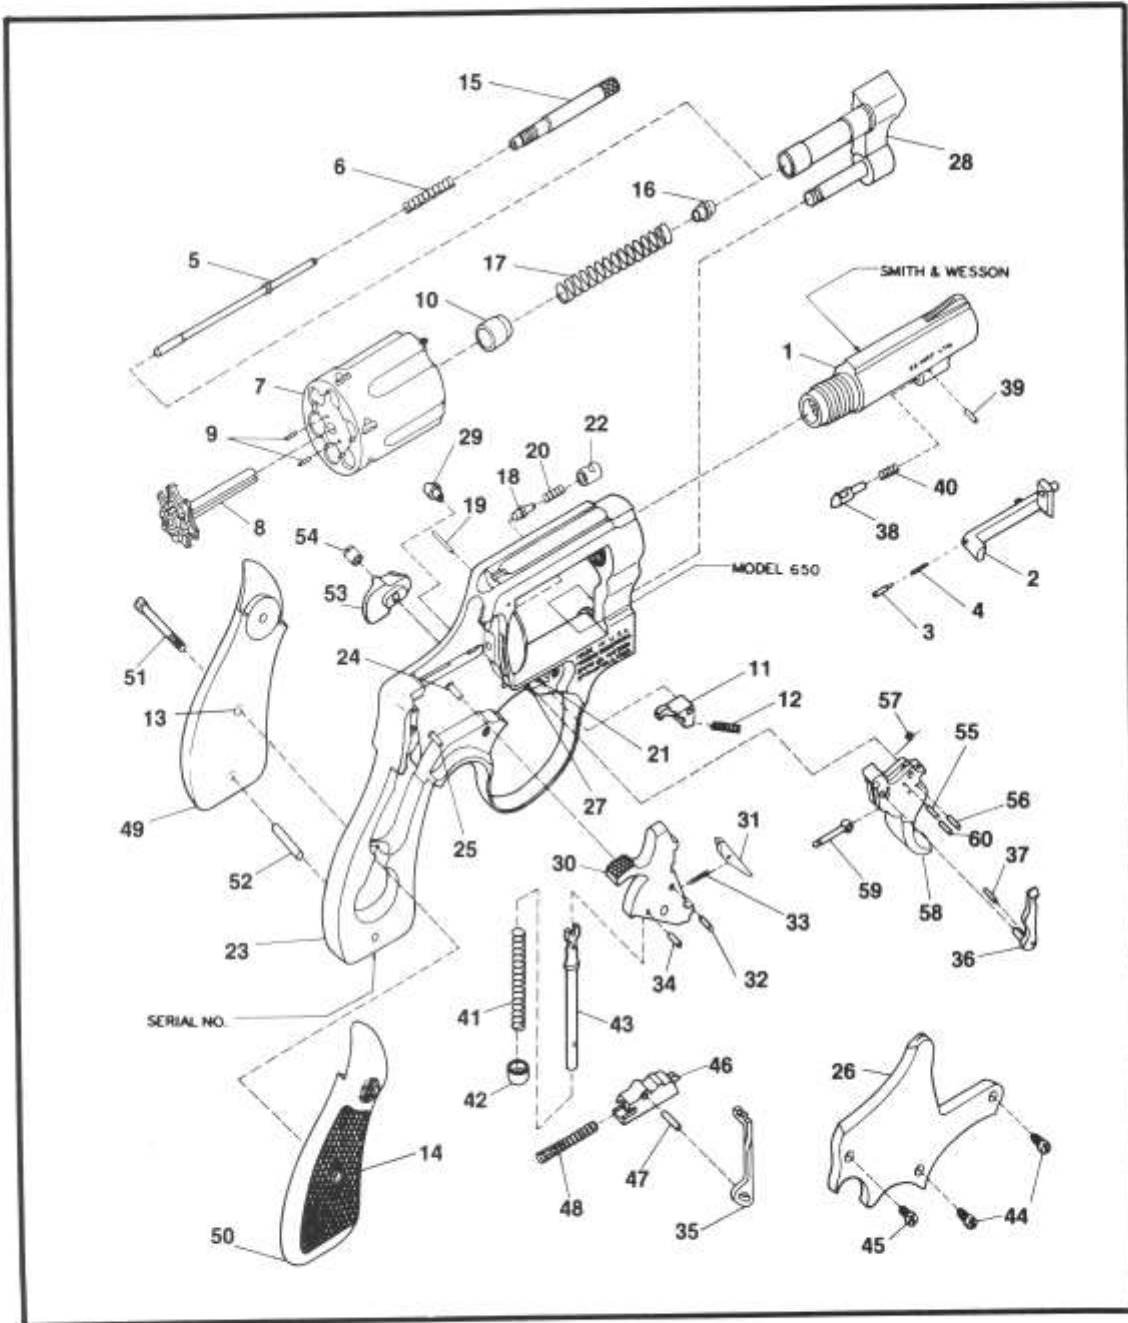

MODEL NO. 650 .22 MRF SERVICE KIT GUN STAINLESS J-FRAME .22 MRF CALIBER REVOLVER

EXPLODED VIEW DIAGRAM

MODEL 650

MODEL NO. 650 J-FRAME .2 MRF CALIBER REVOLVER PARTS PRICE SCHEDULE

View #	Part Number	Part Description	View #	Part Number	Part Description
1	076050000	Barrel, 3"	35	070760000	Hammer Block
2	075570000	Bolt	36	071510000	Hand
3	070980000	Bolt Plunger	37	070790000	Hand Pin
4	070200000	Bolt Plunger Spring	38	070120000	Locking Bolt
5	071320000	Center Pin	39	070130000	Locking Bolt Pin
6	071330000	Center Pin Spring	40	070140000	Locking Bolt Spring
7-10	076640000	Cylinder Assembly	41	076020000	Mainspring
		Includes:	42	070610000	Mainspring Rod Swivel
7	076640000	Cylinder (1)	43	070840000	Mainspring Stirrup
8	076010000	* Extractor	44	070850000	Plate Screw, Crowned
9	072620000	Extractor Pin	45	070370000	Plate Screw, Flat Head
10	071490000	Gas Ring	46-47	070860000	Rebound Slide Ass'y.
11	077750000	Cylinder Stop			Includes:
12	071280000	Cylinder Stop Spring	46	070860000	Rebound Slide (1)
13	040670000	Escutcheon	47	070870000	Rebound Slide Pin
14	040680000	Escutcheon Nut	48	031050000	Rebound Slide Spring
15	071360000	Extractor Rod	49-51	161050000	Stock Ass'y., Rd. Chkd. Walnut,
16	076830000	Extractor Rod Collar			Service
17	075810000	Extractor Spring			Includes:
18	076100000	Firing Pin	49	032390000	Stock, left (1)
19	071420000	Firing Pin Bushing Pin	50	032400000	Stock, right (1)
20	043460000	Firing Pin Spring	51	072550000	Stock Screw
21-28	076060000	Frame Ass'y., Rd. Butt	52	070220000	Stock Pin
		Includes:	53	071020100	Thumbpiece
21	070700000	Cylinder Stop Stud	54	070250000	Thumbpiece Nut
22	075990000	Firing Pin Bushing	55-60	049350000	Trigger Ass'y., .312" Smooth
23	076060000	* Frame (1)			Includes:
24	070690000	Hammer Stud	55	070820000	Hand Spring Pin
25	070700000	Rebound Slide Stud	56	070810000	Hand Spring Torsion Pin
26	070900000	* Sideplate	57	070800000	Hand Torsion Spring
27	070700000	Trigger Stud	58	031290000	Trigger (1)
28	071650000	* Yoke	59	070970000	Trigger Lever
29	076650000	Frame Lug	60	070810000	Trigger Lever Pin
30-34	030810000	Hammer Ass'y., .240" Serrated Service			
		Includes:			
30	030800000	Hammer (1)			
31	070880000	Sear			
32	070810000	Sear Pin			
33	070200000	Sear Spring			
34	071090000	Stirrup Pin			