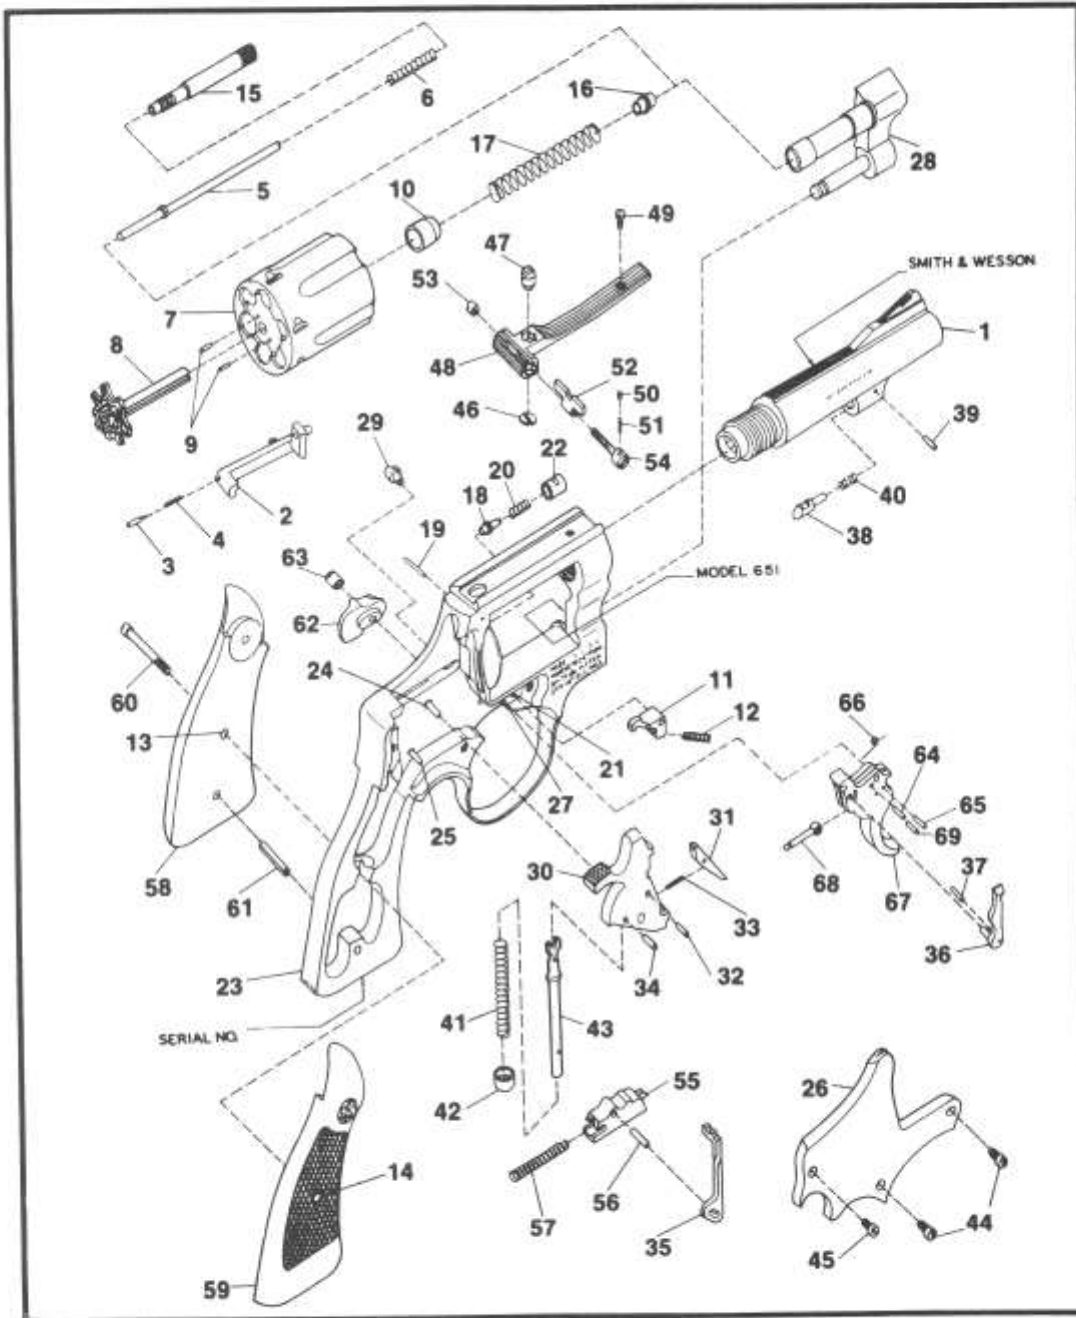

MODEL NO. 651 .22 MRF TARGET KIT GUN

EXPLODED VIEW DIAGRAM.

MODEL 651

MODEL NO. 651 .22 MRF TARGET KIT GUN PARTS PRICE SCHEDULE

<i>View #</i>	<i>Part Number</i>	<i>Part Description</i>	<i>View #</i>	<i>Part Number</i>	<i>Part Description</i>
1	076230000	Barrel, 4"	35	070760000	Hammer Block
2	075570000	Bolt	36	071510000	Hand
3	070980000	Bolt Plunger	37	070790000	Hand Pin
4	070200000	Bolt Plunger Spring	38	070120000	Locking Bolt
5	071320000	Center Pin	39	070830000	Locking Bolt Pin
6	071330000	Center Pin Spring	40	070140000	Locking Bolt Spring
7-10	076640000	Cylinder Assembly	41	076020000	Mainspring
		Includes:	42	070610000	Mainspring Rod Swivel
7	076640000	Cylinder (1)	43	070840000	Mainspring Stirrup
8	076010000	* Extractor	44	070850000	Plate Screw, Crowned
9	072620000	Extractor Pin	45	070370000	Plate Screw, Flat Head
10	071490000	Gas Ring	46-54	074130000	Rear Sight Ass'y.
11	077750000	Cylinder Stop			Includes:
12	071280000	Cylinder Stop Spring	46	071540000	Rear Sight Elevation Click Plug
13	040670000	Escutcheon	47	053630000	Rear Sight Elevation Screw
14	040680000	Escutcheon Nut	48	057910000	Rear Sight Leaf
15	071360000	Extractor Rod	49	071570000	Rear Sight Leaf Screw
16	076830000	Extractor Rod Collar	50	071580000	Rear Sight Plunger
17	075810000	Extractor Spring	51	071590000	Rear Sight Plunger Spring
18	076100000	Firing Pin	52	033130000	Rear Sight Slide
19	071420000	Firing Pin Bushing Pin	53	051070000	Rear Sight Windage Nut
20	043460000	Firing Pin Spring	54	071620000	Rear Sight Windage Screw
21-28	075490000	Frame Ass'y., Sq. Butt	55-56	070860000	Rebound Slide Assembly
		Includes:			Includes:
21	070700000	Cylinder Stop Stud	55	070860000	Rebound Slide (1)
22	075990000	Firing Pin Bushing	56	070870000	Rebound Slide Pin
23	075490000	* Frame (1)	57	031050000	Rebound Slide Spring
24	070690000	Hammer Stud	58-60	161060000	Stock Ass'y., Sq., Ckrd. Walnut, Service
25	070700000	Rebound Slide Stud			Includes:
26	070900000	* Sideplate	58	032410000	Stock, left (1)
27	070700000	Trigger Stud	59	032420000	Stock, right (1)
28	071650000	* Yoke	60	072550000	Stock Screw
29	076650000	Frame Lug	61	070220000	Stock Pin
30-34	049020000	Hammer Ass'y., .375" Wide	62	071020100	Thumbpiece
		Includes:	63	070250000	Thumbpiece Nut
30	031200000	Hammer (1)	64-69	049350000	Trigger Ass'y., .312" Smooth
31	070880000	Sear			Includes:
32	070810000	Sear Pin	64	070820000	Hand Spring Pin
33	070200000	Sear Spring	65	070810000	Hand Spring Torsion Pin
34	071090000	Stirrup Pin	66	070800000	Hand Torsion Spring
			67	031290000	Trigger (1)
			68	070970000	Trigger Lever
			69	070810000	Trigger Lever Pin