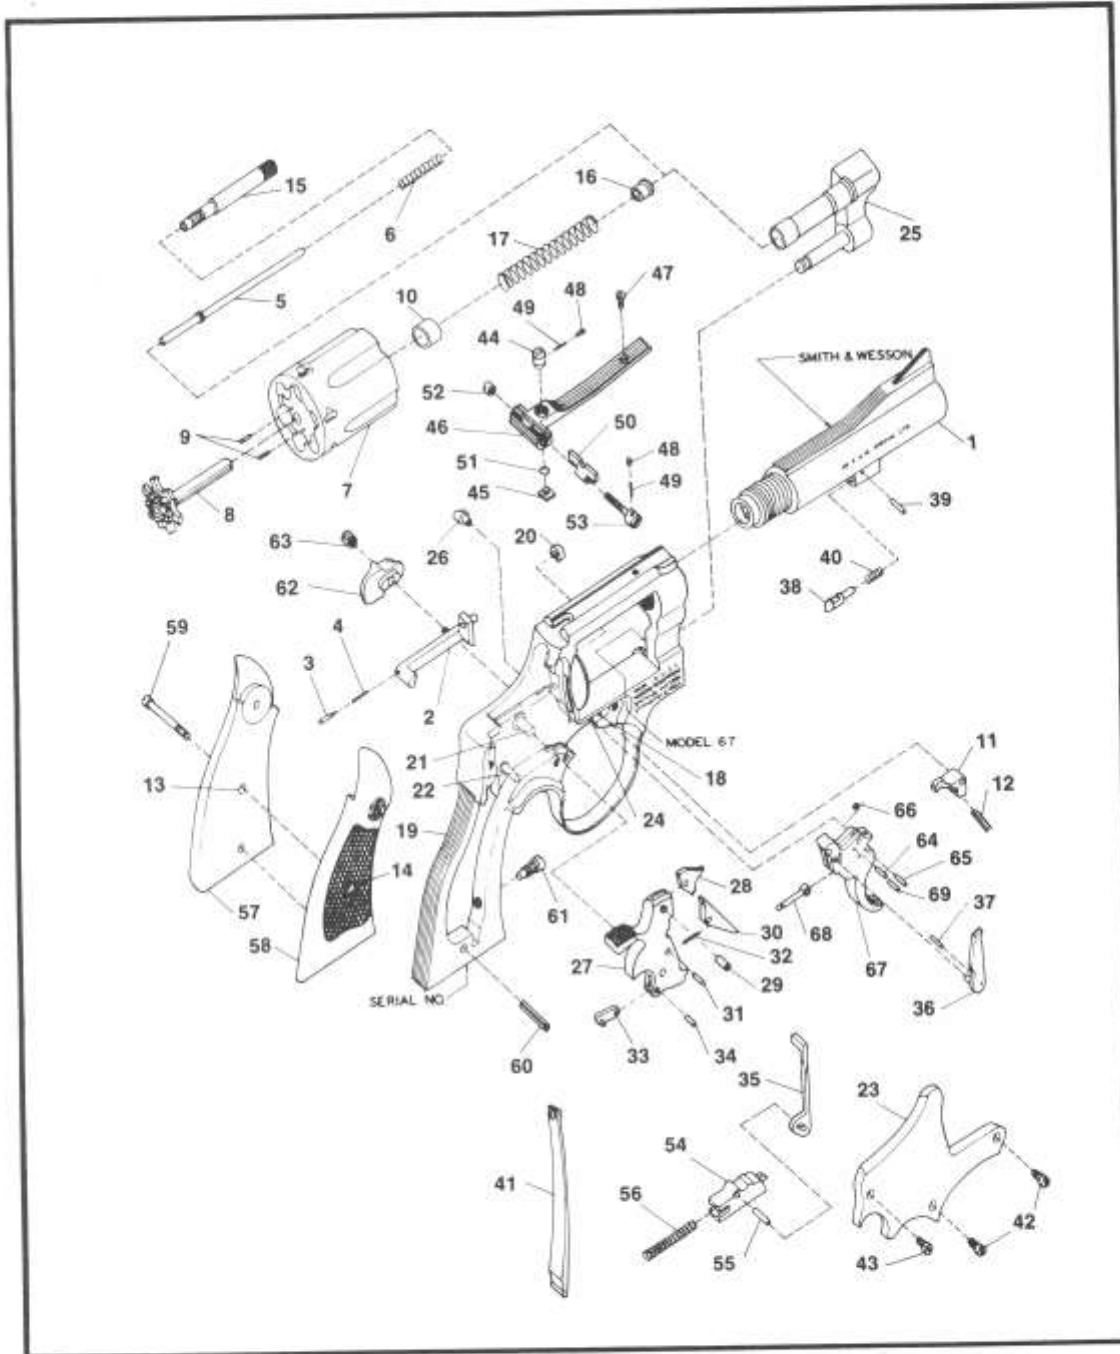

MODEL NO. 67-1

.38 COMBAT MASTERPIECE STAINLESS REVOLVER

K FRAME .38 CALIBER REVOLVER

EXPLODED VIEW DIAGRAM.

MODEL 67

MODEL NO. 67-1
K FRAME .38 CALIBER REVOLVER
PARTS PRICE SCHEDULE

View #	Part Number	Part Description	View #	Part Number	Part Description
1	074070000	Barrel, 4 3/4"	44-53	072580000	Rear Sight Assembly, 4"
2	074410000	Bolt			Includes:
3	070980000	Bolt Plunger	44	051020000	Rear Sight Elevation Nut
4	070200000	Bolt Plunger Spring	45	071800000	Rear Sight Elevation Stud
5	074720000	Center Pin	46	057860000	Rear Sight Leaf
6	074640000	Center Pin Spring	47	071820000	Rear Sight Leaf Screw
7-10	074730000	Cylinder Assembly	48	071580000	Rear Sight Plunger
		Includes:	49	071590000	Rear Sight Plunger Spring
7	074730000	Cylinder (1)	50	072560000	Rear Sight Slide
8	074620000	* Extractor	51	051050000	Rear Sight Spring Clip
9	072620000	Extractor Pin	52	051070000	Rear Sight Windage Nut
10	074270000	Gas Ring	53	071880000	Rear Sight Windage Screw
11	070460000	Cylinder Stop	54-55	070340000	Rebound Slide Assembly
12	070550000	Cylinder Stop Spring			Includes:
13	040670000	Escutcheon	54	070340000	Rebound Slide (1)
14	040680000	Escutcheon Nut	55	070320000	Rebound Slide Pin
15	070050000	Extractor Rod	56	070280000	Rebound Slide Spring
16	076850000	Extractor Rod Collar	57-59	161070000	Stock Assembly
17	075460000	Extractor Spring			Includes:
18-25	074330000	* Frame Assembly	57	032450000	Stock, Left (1)
		Includes:	58	032460000	Stock, Right (1)
18	076890000	Cylinder Stop Stud	59	071910000	Stock Screw
19	074330000	* Frame (1)	60	070220000	Stock Pin
20	071240000	Hammer Nose Bushing	61	071290000	Strain Screw
21	076900000	Hammer Stud	62	070240100	Thumbpiece
22	076890000	Rebound Slide Stud	63	070250000	Thumbpiece Nut
23	070410000	* Sideplate	64-69	047290000	Trigger Assembly, 4"
24	070310100	Trigger Stud			Includes:
25	074280000	* Yoke	64	070190000	Hand Spring Pin
26	076670100	Frame Lug	65	070190000	Hand Spring Torsion Pin
27-34	049080000	Hammer Assembly	66	070400000	Hand Torsion Spring
		Includes:	67	031310000	Trigger (1)
27	031230000	Hammer (1)	68	070270000	Trigger Lever
28	075800000	Hammer Nose	69	070190000	Trigger Lever Pin
29	057700000	Hammer Nose Rivet	—	074430000	Trigger Stop, NI
30	070390000	Sear	—	071820000	Trigger Stop Screw, NI
31	070190000	Sear Pin			
32	070200000	Sear Spring			
33	070210000	Stirrup			
34	070190000	Stirrup Pin			
35	070330000	Hammer Block			
36	077680000	Hand			
37	070110000	Hand Pin			
38	070120000	Locking Bolt			
39	070130000	Locking Bolt Pin			
40	070140000	Locking Bolt Spring			
41	050470000	Mainspring			
42	070170000	Plate Screw, Crowned			
43	070370000	Plate Screw, Flat Head			